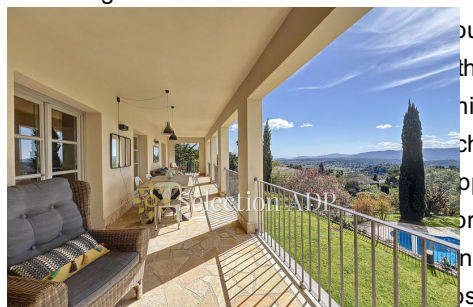

## Demeure de prestige 696 Plascassier

Immerse yourself in a world where luxury meets elegance, where every detail is an invitation to escape. Welcome to La Maison d'Elle, where the villa of your dreams awaits you, nestled on the hills of Plascassier, near the villages of Valbonne and Mougins, as well as the region's prestigious golf courses. This property offers you much more than just a home; it is an experience in its own right. With 400+ m<sup>2</sup> and more than 5 bedrooms with their own bathroom, it is designed to accommodate the most demanding families, offering generous space and incomparable style. But La Maison d'Elle is not just a house. It is also the perfect setting for unforgettable events. Whether celebrating a memorable birthday or an intimate wedding, our versatile spaces adapt to all occasions, guaranteeing magical memories under a starry sky. For those who work remotely, this villa is much more than just a place to live. It is an oasis of productivity, where natural light floods every space and tranquility inspires in every moment. From meetings on the terrace to video calls overlooking the sea, work has never been so enjoyable. And what about the views? Immerse yourself in a breathtaking spectacle, with panoramas extending to the Mediterranean. Each sunset promising an unforgettable