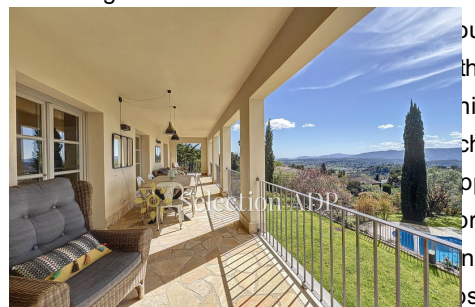

## Demeure de prestige 696 Plascassier

Immerse yourself in a world where luxury meets elegance, where every detail is an invitation to escape. Welcome to La Maison d'Elle, where the villa of your dreams awaits you, nestled on the hills of Plascassier, near the villages of Valbonne and Mougins, as well as the region's prestigious golf courses. This property offers you much more than just a home; it is an experience in its own right. With 400+ m<sup>2</sup> and more than 5 bedrooms with their own bathroom, it is designed to accommodate the most demanding families, offering generous space and incomparable style. But La Maison d'Elle is not just a house. It is also the perfect setting for unforgettable events. Whether celebrating a memorable birthday or an intimate wedding, our versatile spaces adapt to all occasions, guaranteeing magical memories under a starry sky. For those who work remotely, this villa is much more than just a place to live. It is an oasis of productivity, where natural light floods every space and tranquility inspires in every moment. From meetings on the terrace to video calls overlooking the sea, work has never been so enjoyable. And what about the views? Immerse yourself in a breathtaking spectacle, with panoramas extending to the Mediterranean. Each sunset promising an unforgettable